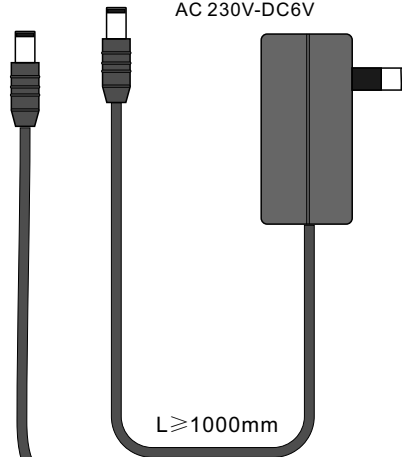

Choose any power supply method

Plug-In Power Adapter
AC 230V-DC6V

DC 6v (4 AA batteries)

G1/2

ALL-IN-ONE SENSOR TAPS

DIS.:CAT 67913

Formato A4

Scale 1:2